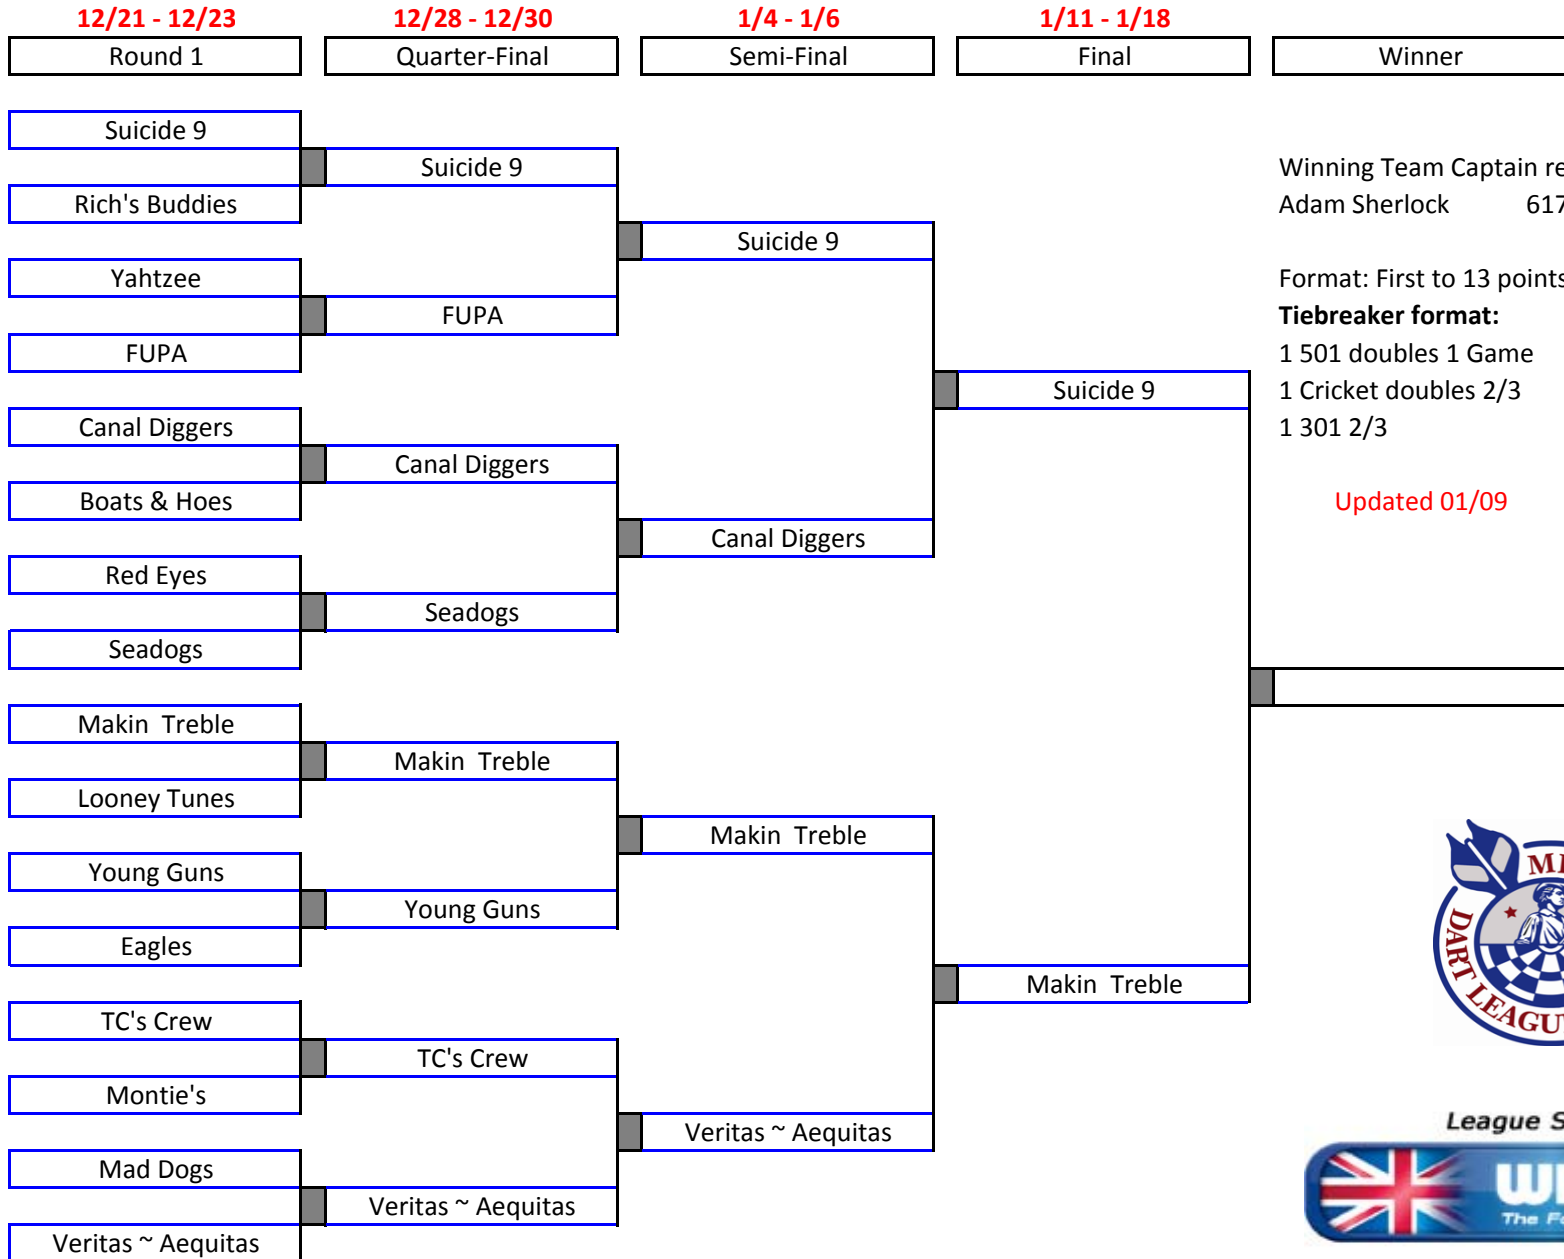

MMDL SUPER A PLAYOFFS Fall 2010

Winning Team Captain reports results to
Adam Sherlock 617-799-4180

Format: First to 13 points advances

Tiebreaker format:

1 501 doubles 1 Game

1 Cricket doubles 2/3

1 301 2/3