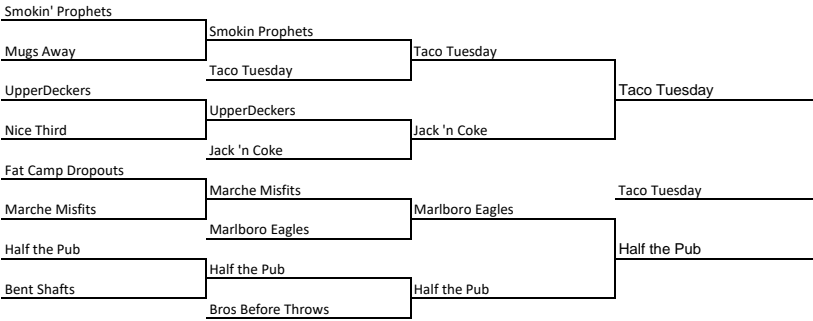

Central B Division

Tues May 17 - Thurs May 19   Tues May 24 - Thurs May 26   Tues May 31 - Thurs June 2   Tues June 7 - Thurs June 9