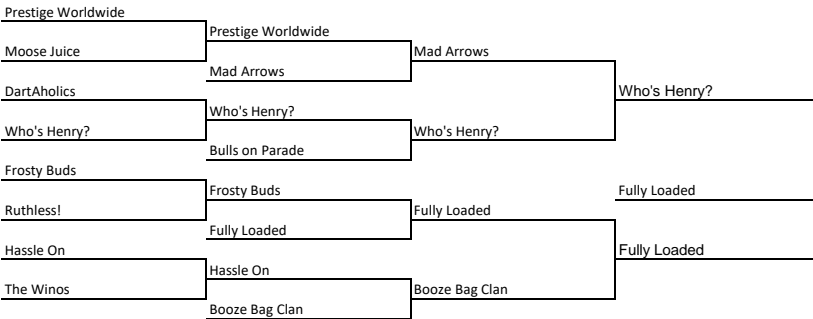

Central C Division

Tues May 17 - Thurs May 19   Tues May 24 - Thurs May 26   Tues May 31 - Thurs June 2   Tues June 7 - Thurs June 9