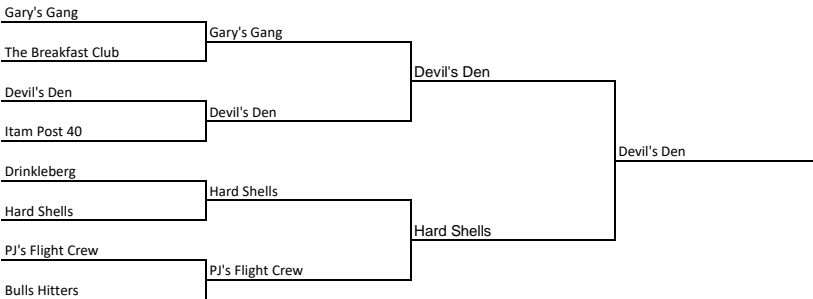

Central B Division

Tues May 17 - Thurs May 19 Tues May 24 - Thurs May 26 Tues May 31 - Thurs June 2 Tues June 7 - Thurs June 9

Central C Division

Tues May 17 - Thurs May 19 Tues May 24 - Thurs May 26 Tues May 31 - Thurs June 2 Tues June 7 - Thurs June 9

Central D Division

Tues May 17 - Tues May 24 Tues May 31 - Thurs June 2 Tues June 7 - Thurs June 9

The first team to reach 13 points wins and advances to the next round.

The team with the highest season point total has choice of Home or Away for the first night of each round.
 Players must have identification on them. You may be required to prove who you are.
 Players must have played 4 weeks during the regular season in order to qualify for playoffs.
 Teams that played in a division with a bye have had their points adjusted.

Playoff Tie-Breaker Format if the score is 12-12:

- 1 Doubles S01 SI/DO game (same format as regular season) = 1 point
 - 1 Doubles Cricket game (same format as regular season) = 1 point
 - 1 '01 Singles SI/DO game (same format as regular season) = 1 point
- The first team to win 2 points in overtime wins the match