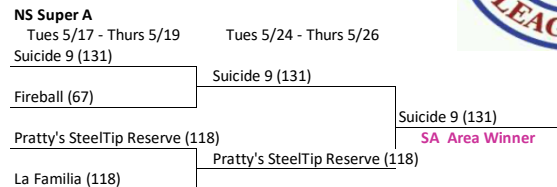

STATES E DIVISION
(North Shore vs Boston)
Finals: Tues, June 14 - Thurs, June 16

STATES A,B,C,D AREAS
 Semi-Finals: Tues, June 14 - Thurs, June 16
 Finals: Tues, June 21 - Thurs, June 23
 (North Shore vs Central)
 (South Shore vs Boston)

STATES SuperA DIVISION Champions
 Suicide 9 defeats Handsome Devils

- To break a tie:**
- 1. Adjusted win/loss record within division, 1pt win .5pt tie**
 - 2. Win & Loss record against each other (total points)**
 - 3. Add the points of the games won only**
 - 4. Playoff**