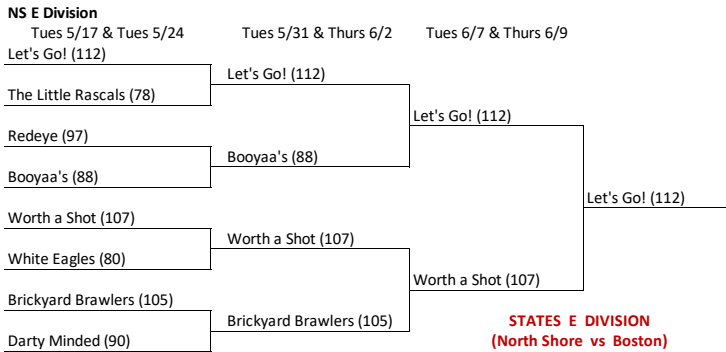

STATES E DIVISION
(North Shore vs Boston)
Finals: Tues, June 14 - Thurs, June 16

STATES A,B,C,D AREAS
 Semi-Finals: Tues, June 14 - Thurs, June 16
 Finals: Tues, June 21 - Thurs, June 23
 (North Shore vs Central)
 (South Shore vs Boston)

STATES SuperA DIVISION Champions
 Suicide 9 defeats Handsome Devils

- To break a tie:**
- 1. Adjusted win/loss record within division, 1pt win .5pt tie**
 - 2. Win & Loss record against each other (total points)**
 - 3. Add the points of the games won only**
 - 4. Playoff**