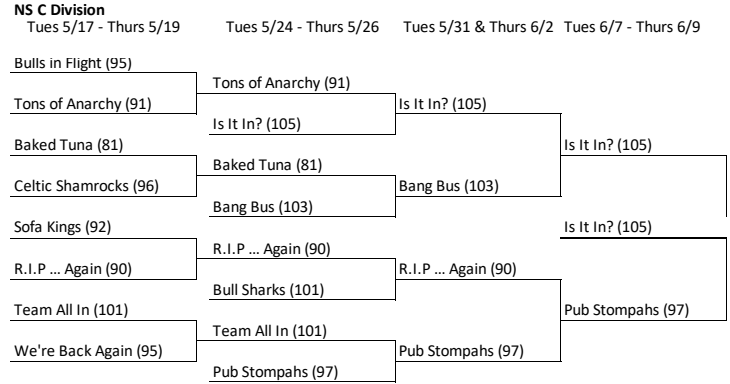

STATES E DIVISION
(North Shore vs Boston)
Finals: Tues, June 14 - Thurs, June 16

STATES A,B,C,D AREAS
 Semi-Finals: Tues, June 14 - Thurs, June 16
 Finals: Tues, June 21 - Thurs, June 23
 (North Shore vs Central)
 (South Shore vs Boston)

STATES SuperA DIVISION Champions
 Suicide 9 defeats Handsome Devils

- To break a tie:**
- 1. Adjusted win/loss record within division, 1pt win .5pt tie**
 - 2. Win & Loss record against each other (total points)**
 - 3. Add the points of the games won only**
 - 4. Playoff**