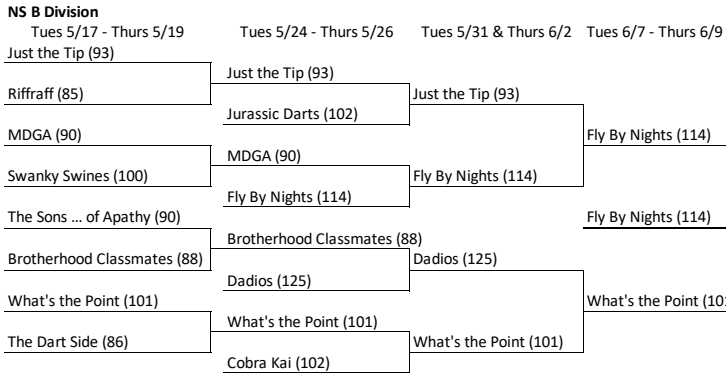

STATES E DIVISION
(North Shore vs Boston)
Finals: Tues, June 14 - Thurs, June 16

STATES A,B,C,D AREAS
 Semi-Finals: Tues, June 14 - Thurs, June 16
 Finals: Tues, June 21 - Thurs, June 23
 (North Shore vs Central)
 (South Shore vs Boston)

STATES SuperA DIVISION Champions
 Suicide 9 defeats Handsome Devils

- To break a tie:**
- 1. Adjusted win/loss record within division, 1pt win .5pt tie**
 - 2. Win & Loss record against each other (total points)**
 - 3. Add the points of the games won only**
 - 4. Playoff**