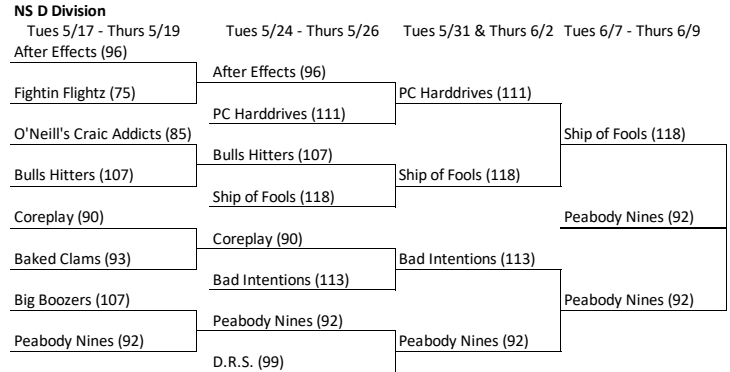

STATES E DIVISION
(North Shore vs Boston)
Finals: Tues, June 14 - Thurs, June 16

STATES A,B,C,D AREAS
 Semi-Finals: Tues, June 14 - Thurs, June 16
 Finals: Tues, June 21 - Thurs, June 23
 (North Shore vs Central)
 (South Shore vs Boston)

STATES SuperA DIVISION Champions
 Suicide 9 defeats Handsome Devils

- To break a tie:**
- 1. Adjusted win/loss record within division, 1pt win .5pt tie**
 - 2. Win & Loss record against each other (total points)**
 - 3. Add the points of the games won only**
 - 4. Playoff**