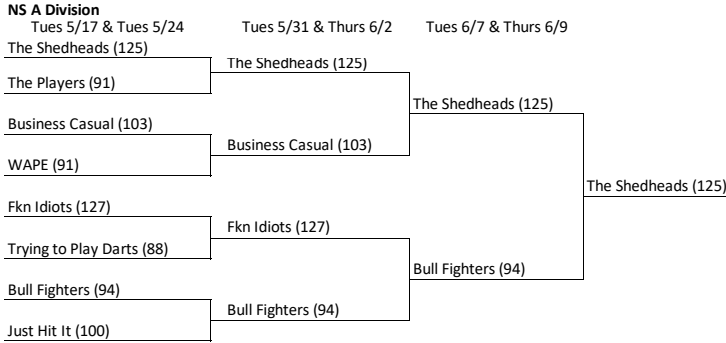

STATES E DIVISION
(North Shore vs Boston)
Finals: Tues, June 14 - Thurs, June 16

STATES A,B,C,D AREAS
 Semi-Finals: Tues, June 14 - Thurs, June 16
 Finals: Tues, June 21 - Thurs, June 23
 (North Shore vs Central)
 (South Shore vs Boston)

STATES SuperA DIVISION Champions
 Suicide 9 defeats Handsome Devils

- To break a tie:**
- 1. Adjusted win/loss record within division, 1pt win .5pt tie**
 - 2. Win & Loss record against each other (total points)**
 - 3. Add the points of the games won only**
 - 4. Playoff**